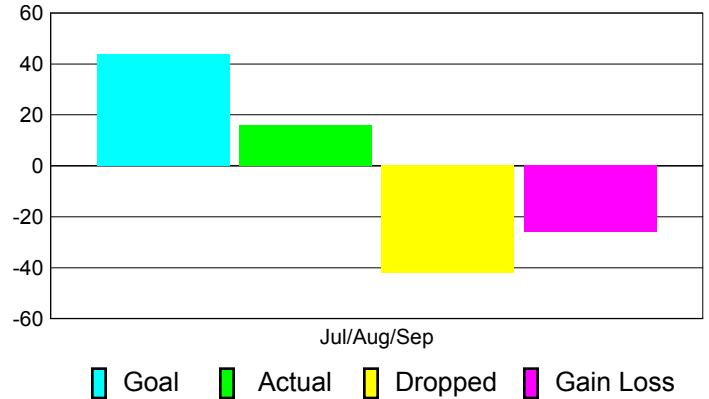

Membership Results 2012-2013

Goal, New, Dropped, Gain/Loss