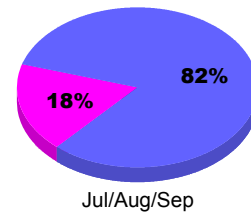

Membership Results
2012-2013

Membership
2011-2012

Month	Net Memb Goal	Actual New Memb	Actual Dropped Memb	Gain/Loss of Memb	Gain/Loss of Memb
Jul/Aug/Sep	44	16	-42	-26	-19
Totals	44	16	-42	-26	-19

Membership Results 2012-2013

Goal, New, Dropped, Gain/Loss

Comparison of Membership Gain/Loss

Current Year Compared to the Previous Year

Gender Comparison 2012-2013

Male Female